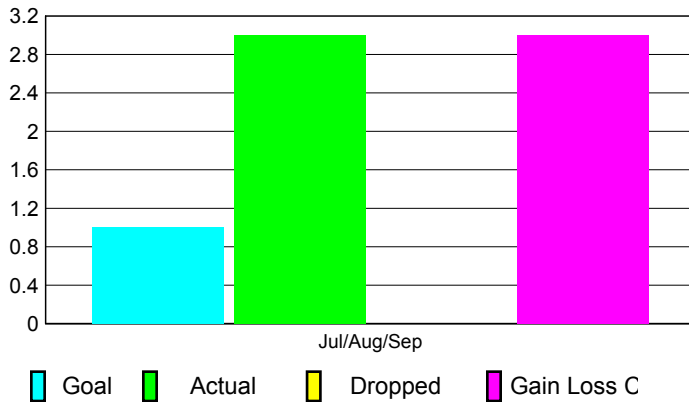

## CLUBS

Club Results  
2010-2011

Clubs  
2009-2010

Month	New Club Goal	Actual New Clubs	Actual Dropped Clubs	Gain/Loss of Clubs	Gain/Loss of Clubs
Jul/Aug/Sep	1	3	0	3	0
<b>Totals</b>	<b>1</b>	<b>3</b>	<b>0</b>	<b>3</b>	<b>0</b>

### Club Results 2010-2011

Goal, New, Dropped, Gain/Loss

### Comparison of Club Gain/Loss

Current Year Compared to the Previous Year