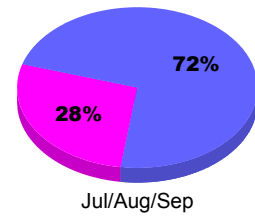

Gender Comparison 2010-2011