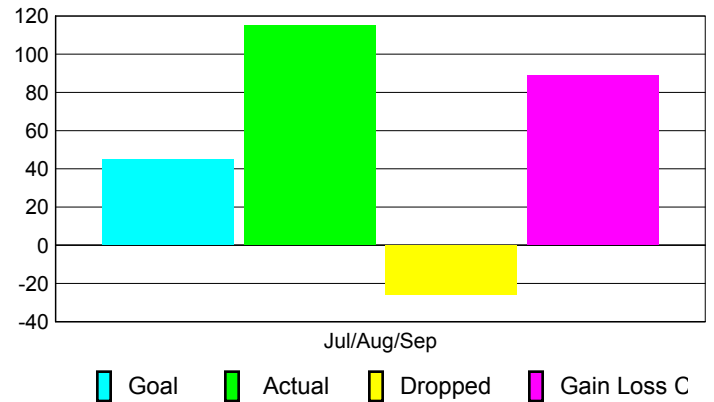

### YTD Status Quo Clubs 2010-2011

Status Quo Clubs Compared to Status Quo Members

## MEMBERSHIP

Membership Results  
2010-2011

Membership  
2009-2010

Month	Net Memb Goal	Actual New Memb	Actual Dropped Memb	Gain/Loss of Memb	Gain/Loss of Memb
Jul/Aug/Sep	45	115	-26	89	0
<b>Totals</b>	<b>45</b>	<b>115</b>	<b>-26</b>	<b>89</b>	<b>0</b>

### Membership Results 2010-2011

Goal, New, Dropped, Gain/Loss

### Comparison of Membership Gain/Loss

Current Year Compared to the Previous Year